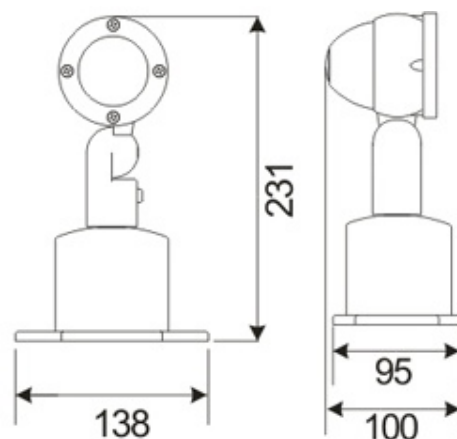

LED Wall Wash Lighting – LR-WW0125

Model No.	LR-WW0125
LED Type	CREE XP
LED Q'TY.	3
Beam Angle	45°
Minimum luminous flux(lm)	270
Voltage	120-240V
LED Watt	3W
Environmental Temperature	- 20°C~60°C
Environmental Humidity	0%-95%
Safety Class	I
Safety Type	IP44
Material	Aluminium
Driver	Included